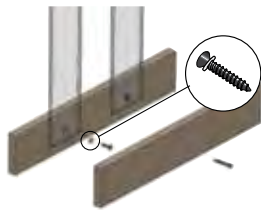

(used for extra support under Rail)

ITEM# 51500050 (GLOSS BLACK)
ITEM# 51500051 (WHITE)
ITEM# 51500058 (BLACK SAND)

BALUSTER GLASS INSERTS

LEVEL

(holds 9 glass Balusters)

ITEM# 660500 - 26" (660MM)
ITEM# 660520 - 34" (864MM)
ITEM# 660540 - 40" (1016MM)

STAIR

(holds 8 glass Balusters)

ITEM# 660510 - 26" (660MM)
ITEM# 660530 - 34" (864MM)
ITEM# 660550 - 40" (1016MM)

(Stair Adjustability range is 25-37°)

(For Iron Rail Span at 37° is 58.33" - 1482MM)

(For Aluminum Rail Span at 37° is 55.51" - 1401MM)

CLIPS AND MOUNTS (USE ONLY IF NOT USING FORTRESS RAILS)

PURE VIEW SCREW & WASHER

Sandwich between 1"x4" Rails

ITEM# 650032 (BAG 10)

PURE VIEW SHOE

Mounts to Wood, Vinyl, or Composite Rails

ITEM# 660685 LEVEL (BAG 10)
ITEM# 660687 STAIR (BAG 10)