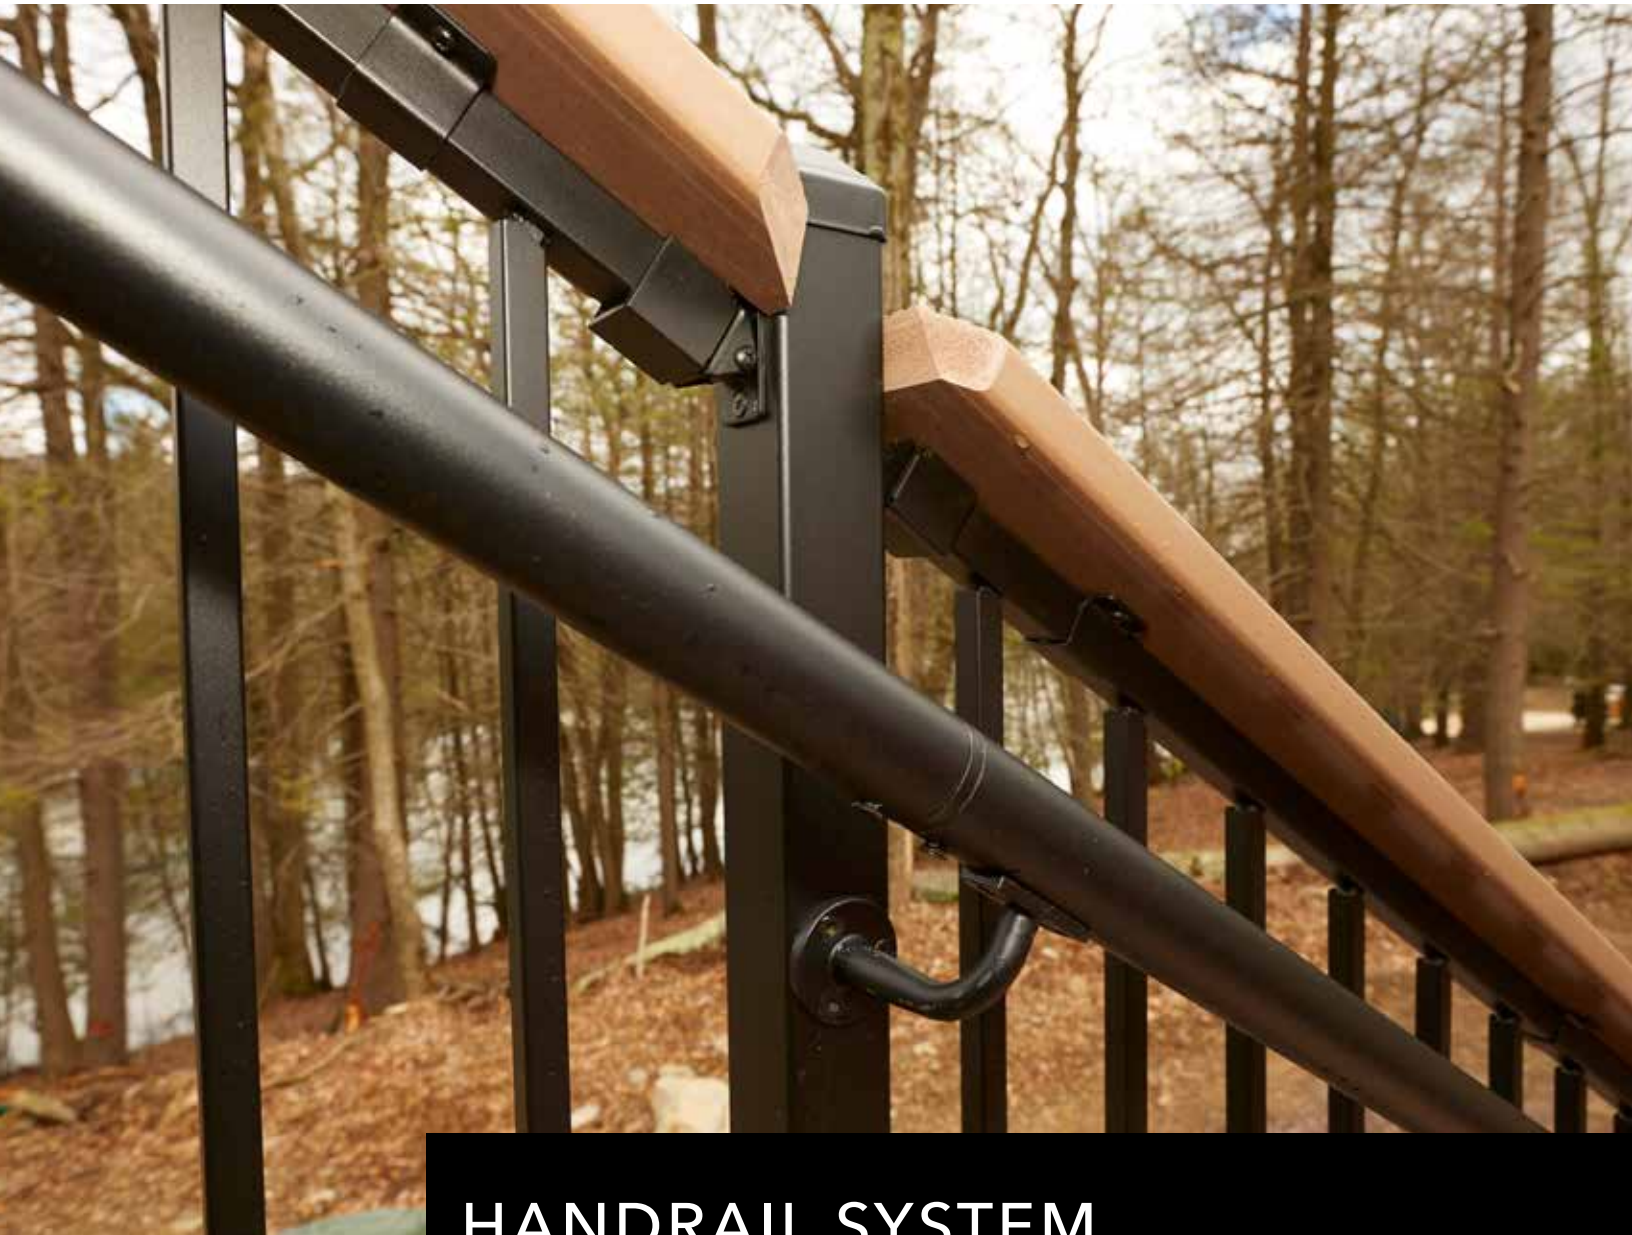

www.FortressRailing.com

(ALUMINUM ROUND)

(IRON SQUARE)

HANDRAIL SYSTEM SIMPLIFIED

- QUICK AND EASY INSTALLATION
- 100% RECYCLABLE (ALUMINUM)
- SUPERIOR PERFORMANCE IN STRENGTH AND SAFETY
- MEETS ADA STANDARDS FOR ACCESSIBLE DESIGN (ALUMINUM)
- BRACKETS AND ADAPTERS ALLOW FOR INSTALLATION AT VIRTUALLY ANY ANGLE