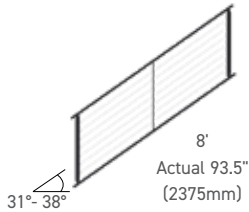

8'
Actual 93.5"
(2375mm)

34" (864mm)
40" (1016mm)

ADJUSTABLE STAIR H-SERIES CABLE RAILING PANELS 8'

ITEM#	DESCRIPTION	UPC #
57234088	CR-HORIZONTAL STAIR 34"X8' BKSND	844530024774
57240088	CR-HORIZONTAL STAIR 40"X8' BKSND	844530024781

Simplified Stair Bracket must be used for stair applications

H-SERIES I-SUPPORT

ITEM#	DESCRIPTION	UPC #
57504248	CR-HORIZONTAL I-SUPPORT BKSND	844530017035
57505248	CR-HORIZONTAL STAIR I-SUPPORT BKSND	844530024996

I-Supports are required for installation
Installation screws included