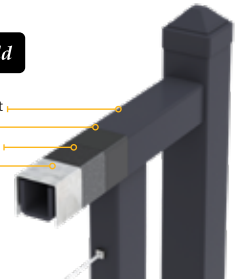

**MAINTENANCE
FREE**

**UNOBSTRUCTED
VIEWS**

**PRE-ASSEMBLED
CABLES**

KEY FEATURES

- Pre-assembled cables for easy installation
- 316 marine grade stainless steel cable and components
- Works with wood or Fortress metal posts
- Patented bracket system
- Quick and easy installation for both level and stair applications
- Easy to modify panel lengths
- Hidden cable fasteners
- Meets ICC-ES™ AC273, NBCC, OBC, ABC and BCBC standards

CODE COMPLIANCE

Intertek
CCRR-0248

Protected with
FortressShield

- Premium Powder Coat
- E-Coat
- Quality Pre-treatment
- Zinc Galvanized

— Simple Assembly —

EASY AS 1, 2, 3, FORTRESS

1 PANELS Panels can be used with several types of posts such as steel, wood, vinyl or composite